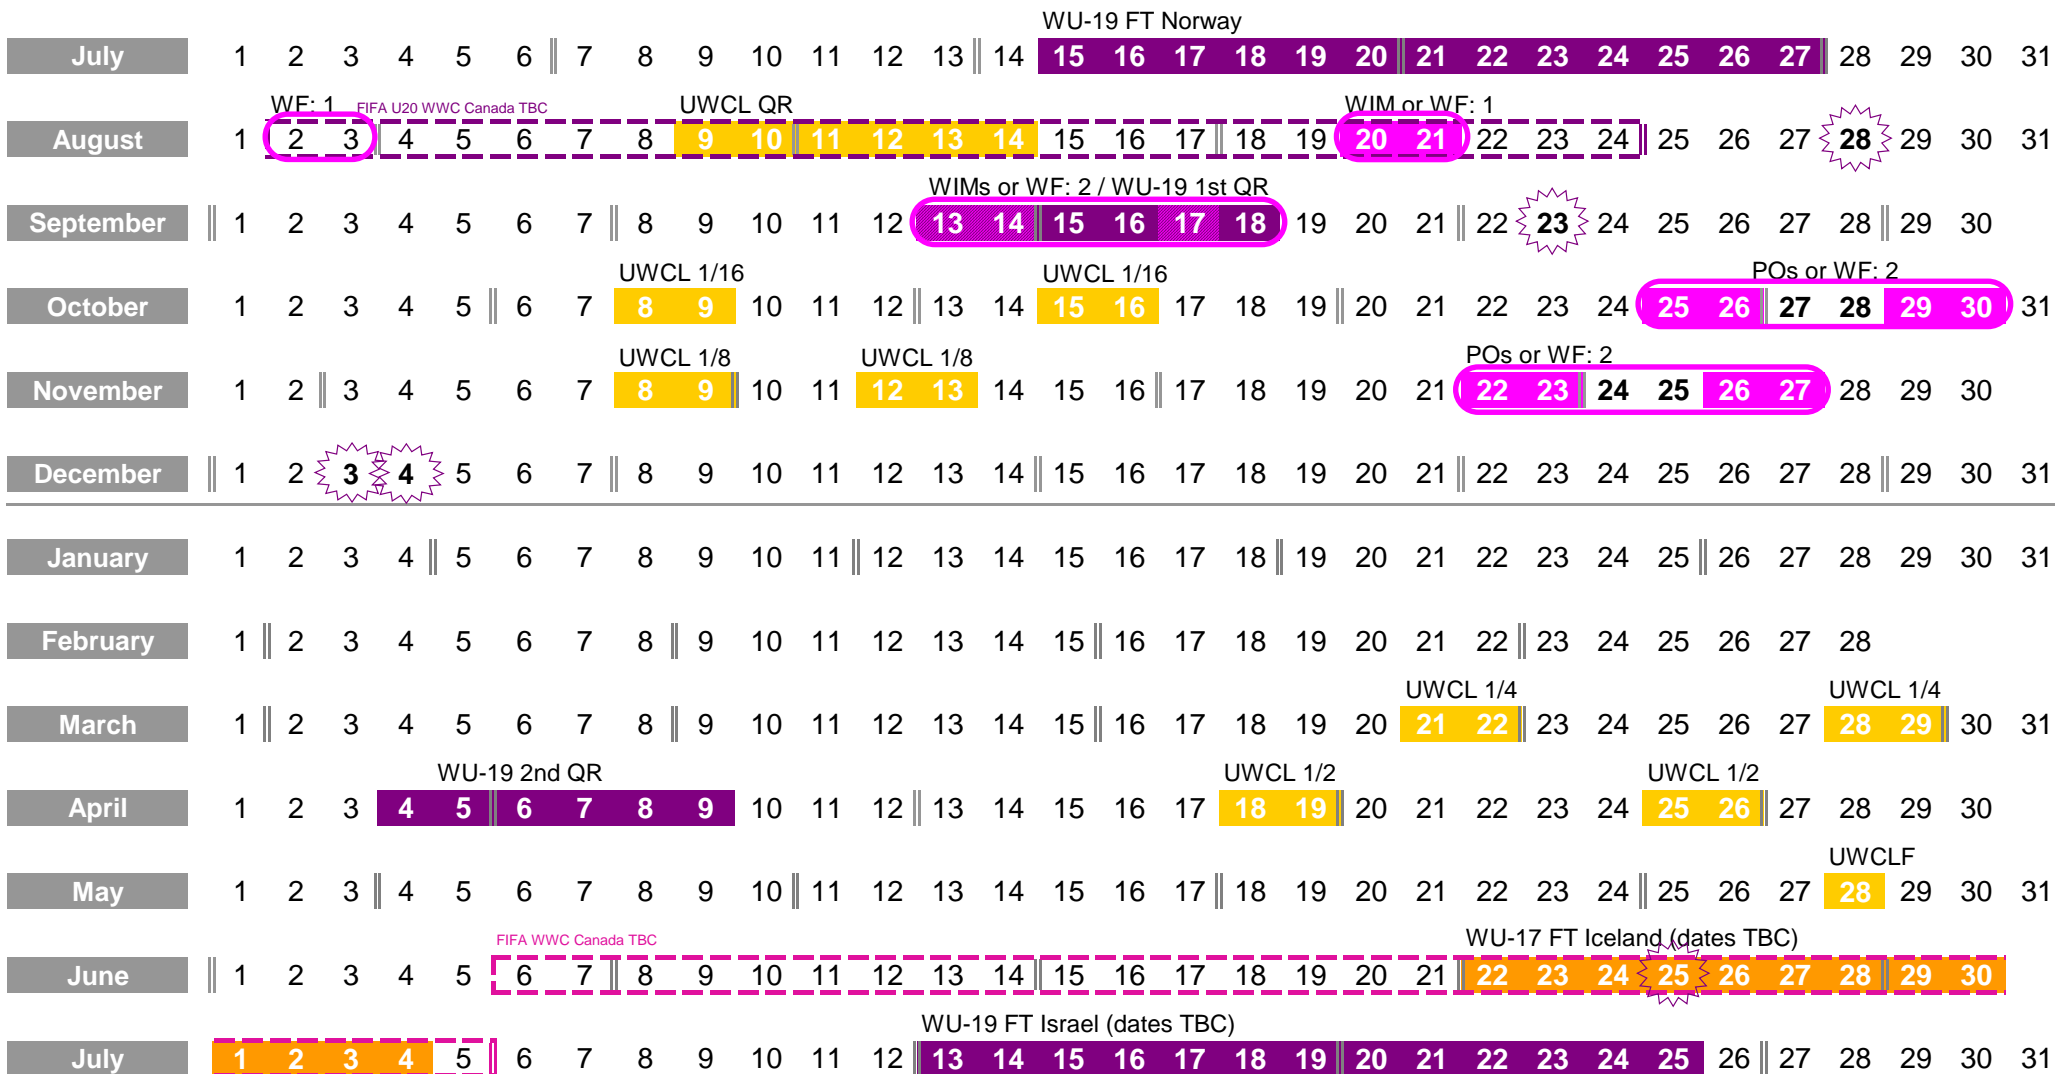

UEFA European Women's Match Calendar

Match dates

2014/2015

Start of week: **Sat Sun Mon**

- Women's IM
- UEFA WU-19
- Women's IM and WU-19
- UEFA WU-17 FT
- UWCL matches

- FIFA WIMs - women's international matches or WF - women's friendlies (no. of matches) (WFs tbc in 2015)
- FIFA U20 WWC Canada 2 - 24 August 2014 TBC**
- FIFA WWC Canada 6 June - 5 July 2015 TBC**

- Draws**
- 28.08: UWCL Draw Round of 32 and 16
 - 28.08: UWCL Workshop for Round of 32 Clubs
 - 23.09: WWC EQ PO Draw
 - 3.12: WU-19 and WU-17 Draws 1st and 2nd QRs
 - 4.12: UWCL Draw Quarter-Finals, Semi-Finals
 - 4.12: UWCL Workshop for Quarter-Finalists
 - 25.06: UWCL Qualifying Round